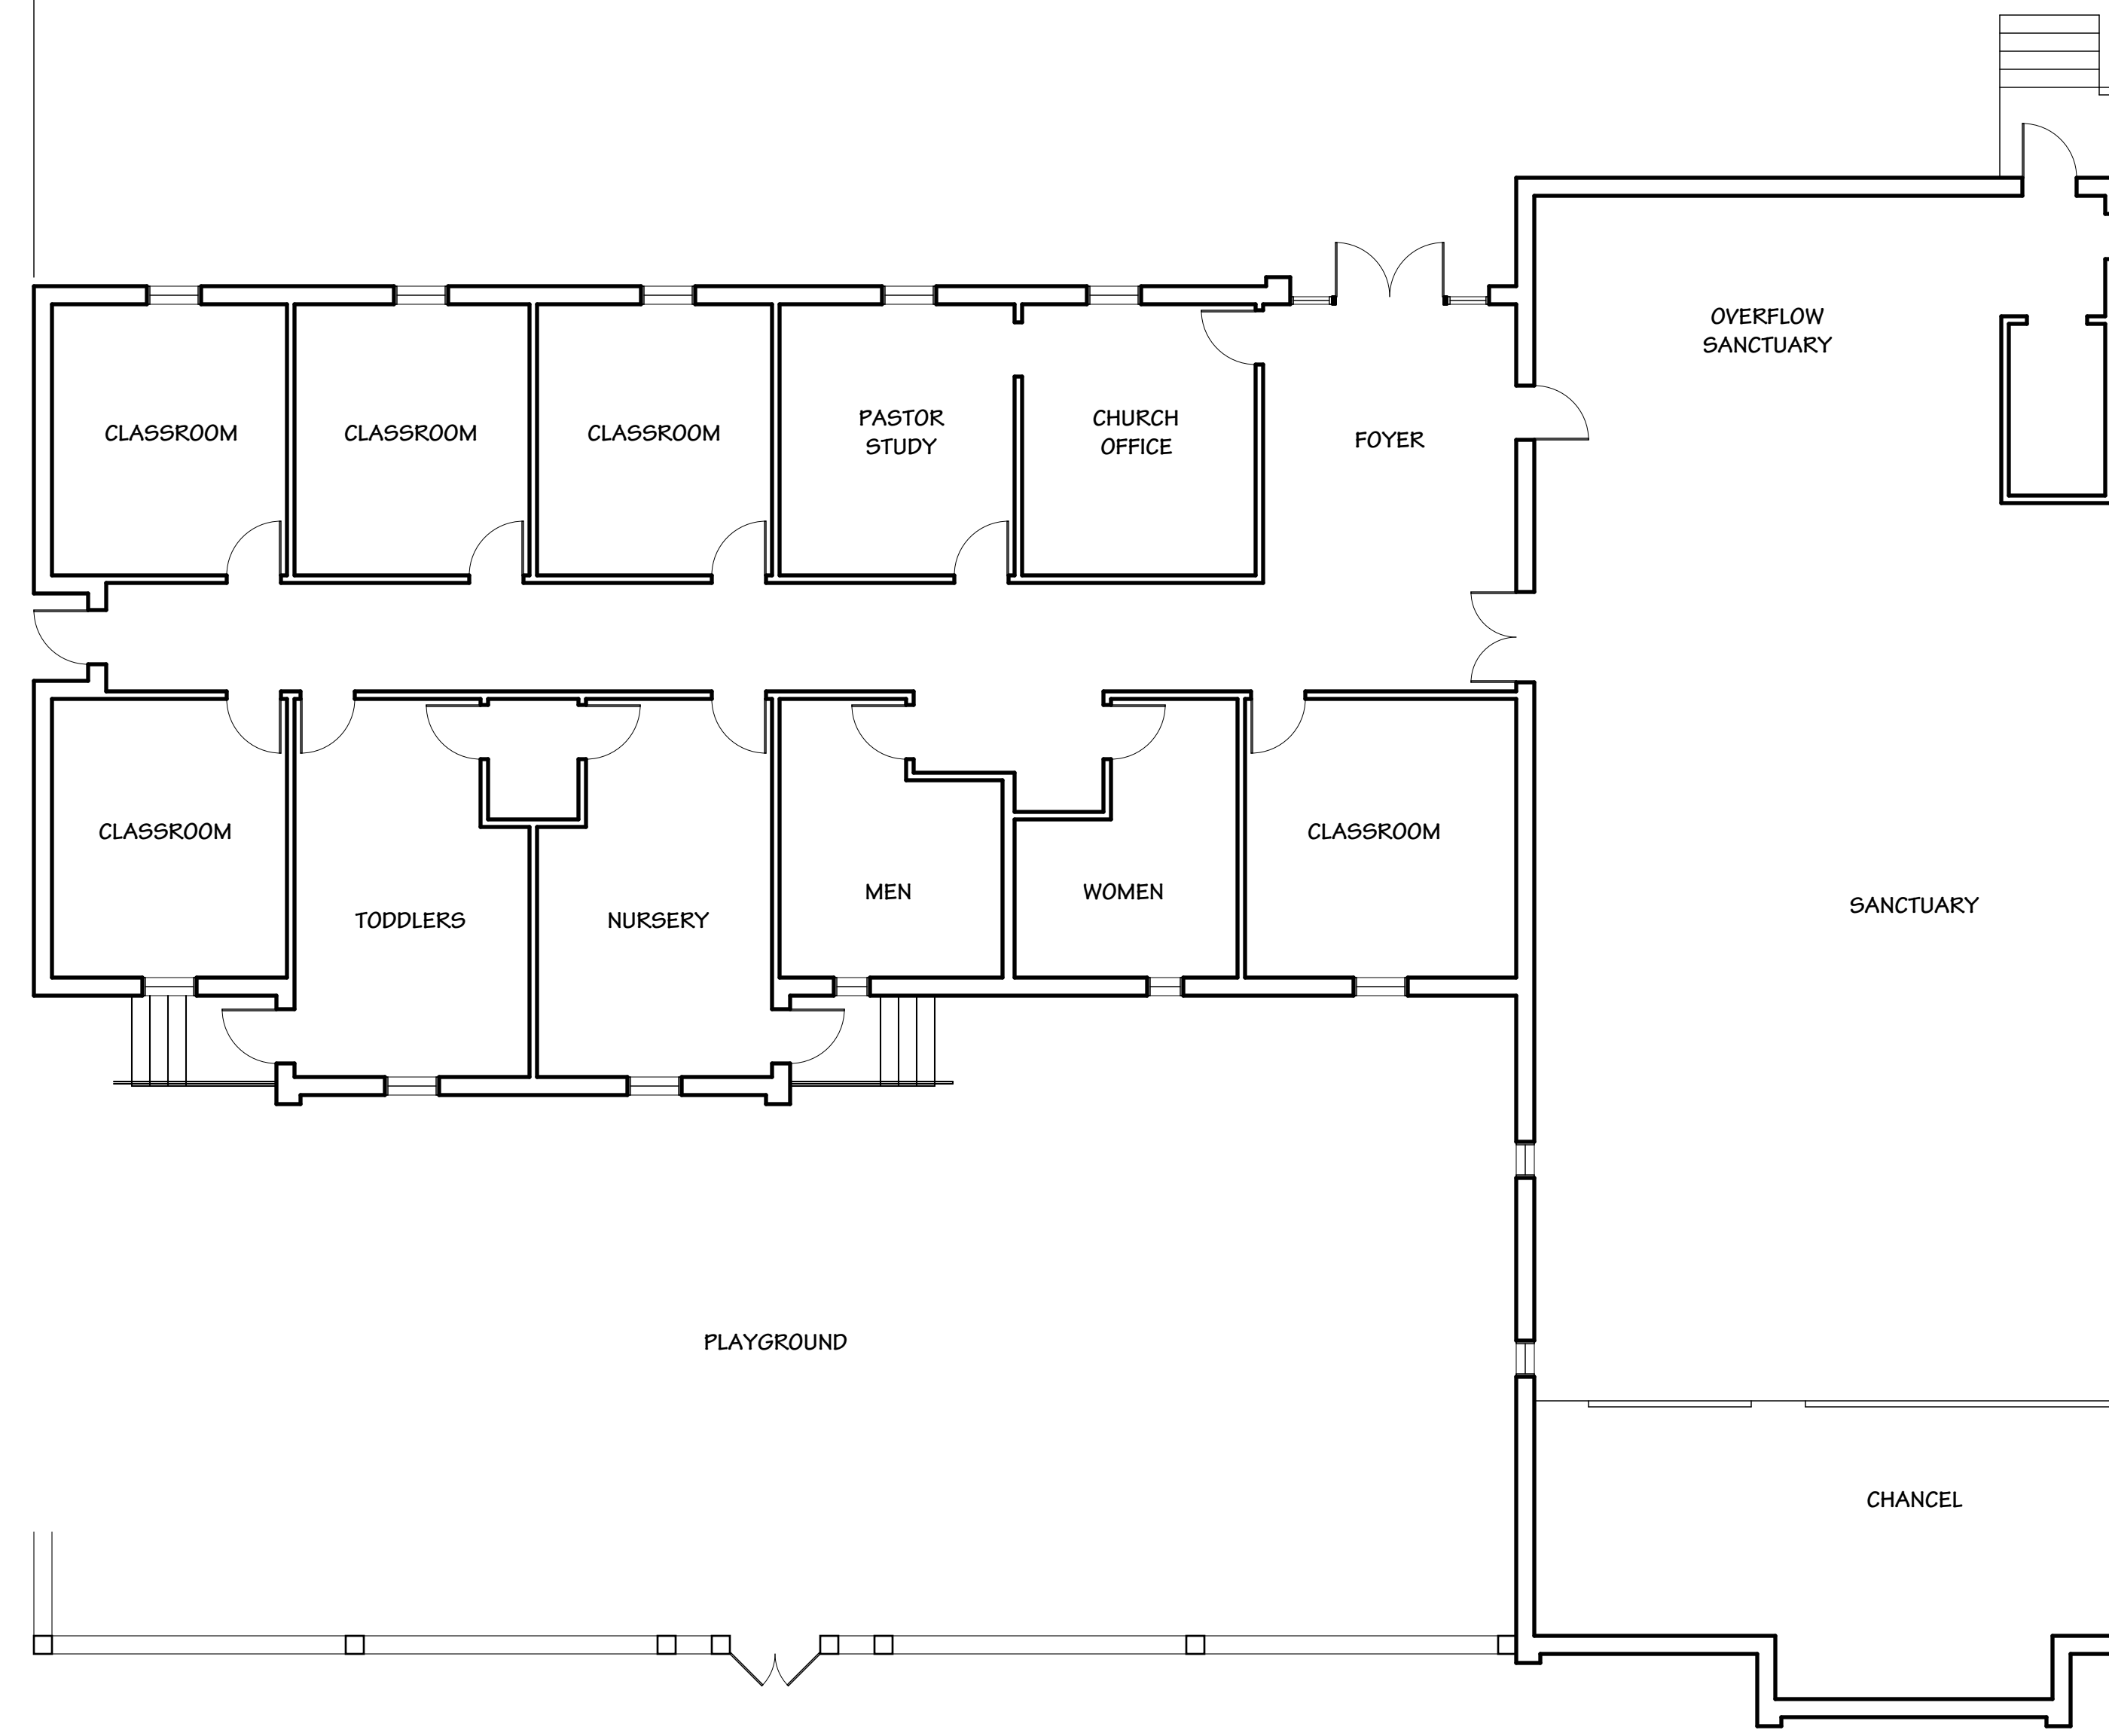

NEW EXISTING

**FULLER**  
ARCHITECTURE  
68 COURT SQUARE  
SUITE 200  
MOCKSVILLE NC  
27028  
336 751 0400

DATE:  
MARCH 23, 2009

# OPTION ONE

PRELIMINARY  
FLOOR PLANS

**CHRIST UNITED  
METHODIST CHURCH**  
SALISBURY, NORTH CAROLINA