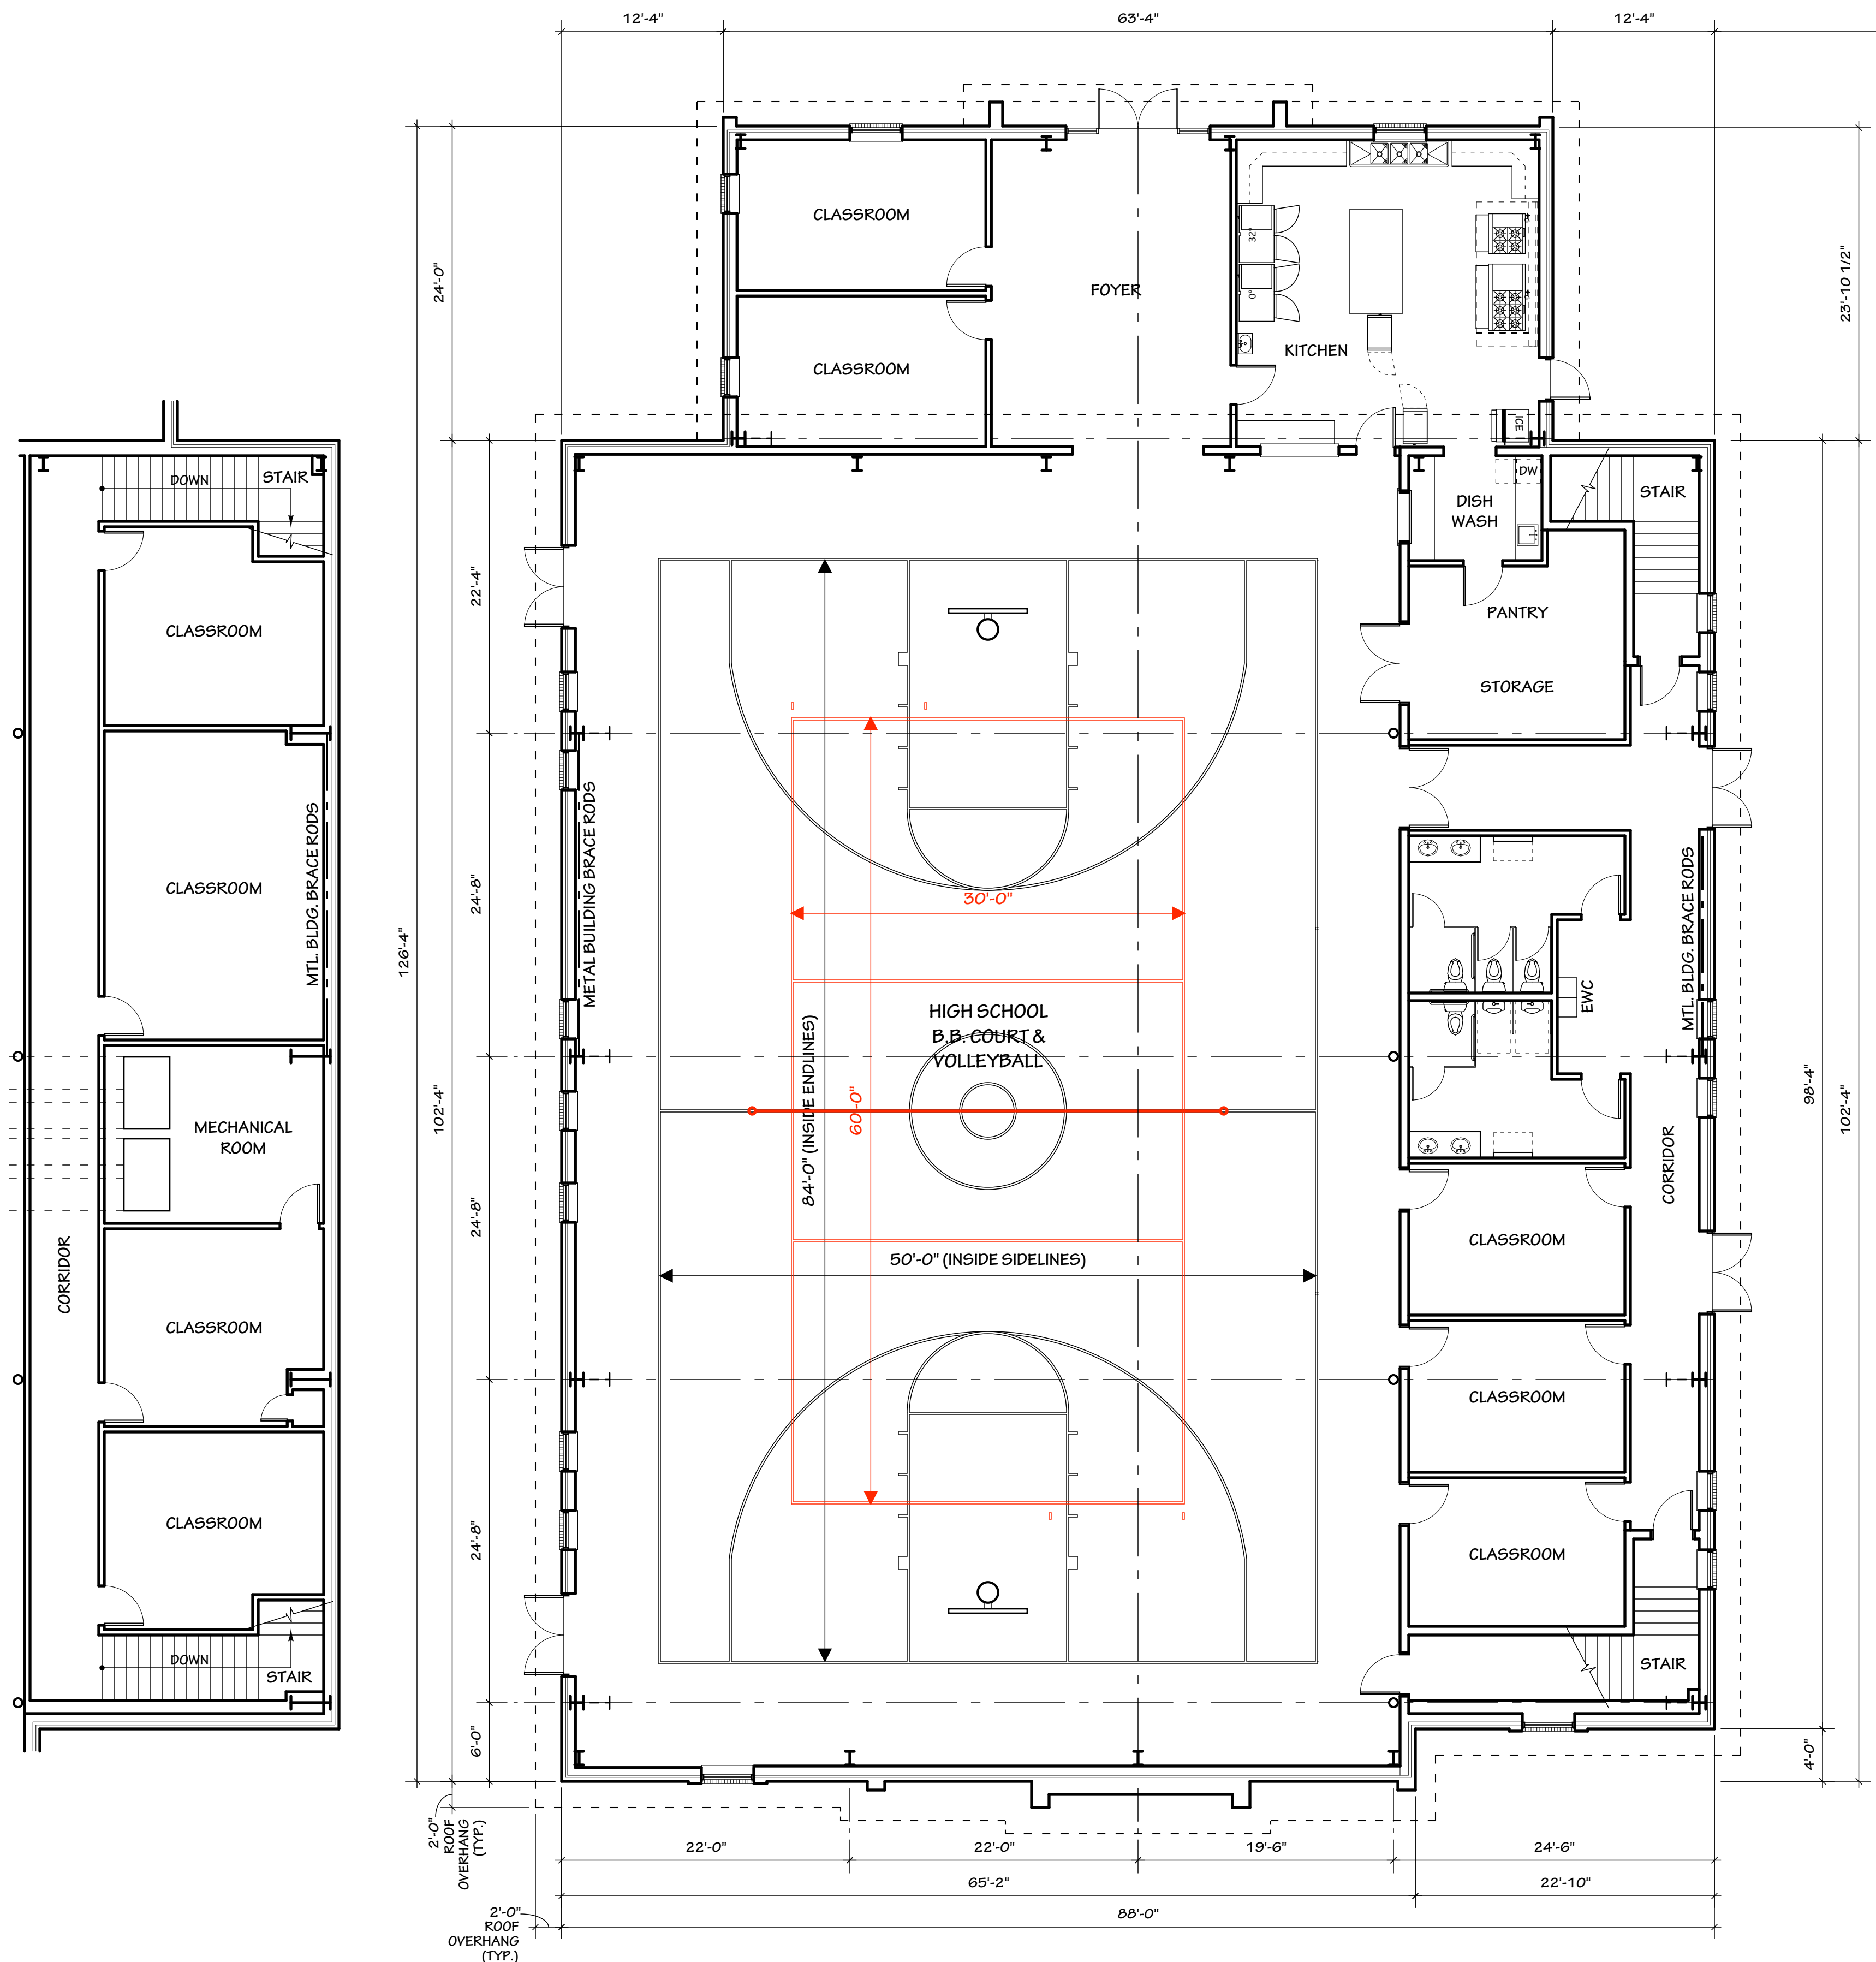

NEW EXISTING

**FULLER**  
ARCHITECTURE  
68 COURT SQUARE  
SUITE 200  
MOCKSVILLE NC  
27028  
336 751 0400

DATE:  
MARCH 23, 2009

# OPTION ONE

PRELIMINARY  
FLOOR PLANS

**CHRIST UNITED  
METHODIST CHURCH**  
SALISBURY, NORTH CAROLINA